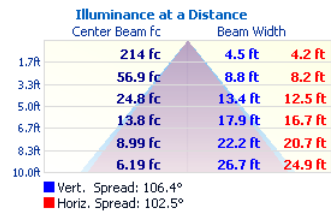

ELECTRICAL DATA

Shown for 4 foot version. Contact your Lumencia rep for additional information.

LLPLN-4-529L-D100