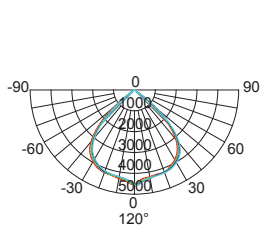

LLPSQ-70

ILLUMINANCE at a Distance

Center Beam fc	Beam Width	1.7ft	3.4ft	2.9ft
1,144 fc	3.4 ft	304 fc	6.6 ft	5.7 ft
132 fc	10.0 ft	73.6 fc	13.4 ft	11.5 ft
48.0 fc	16.6 ft	33.1 fc	20.0 ft	17.2 ft

■ Vert. Spread: 90.1°
■ Horiz. Spread: 81.3°

LLPSQ-100

ILLUMINANCE at a Distance

Center Beam fc	Beam Width	1.7ft	3.4ft	2.9ft
1,435 fc	3.4 ft	381 fc	6.6 ft	5.6 ft
166 fc	10.0 ft	92.4 fc	13.3 ft	11.4 ft
60.2 fc	16.5 ft	41.5 fc	19.9 ft	16.9 ft

■ Vert. Spread: 89.7°
■ Horiz. Spread: 80.5°

LLPSQ-120

ILLUMINANCE at a Distance

Center Beam fc	Beam Width	1.7ft	3.4ft	2.9ft
1,810 fc	3.4 ft	480 fc	6.6 ft	5.7 ft
209 fc	10.0 ft	117 fc	13.4 ft	11.5 ft
75.9 fc	16.6 ft	52.3 fc	20.0 ft	17.1 ft

■ Vert. Spread: 89.9°
■ Horiz. Spread: 81.1°

Optional MDS Sensor- Default Settings	
Detection Sensitivity	100%
Hold Time	90s
Day Light Sensor	Disable or 50lux
Stand by Time	10min
Stand by Dimming Level	10%