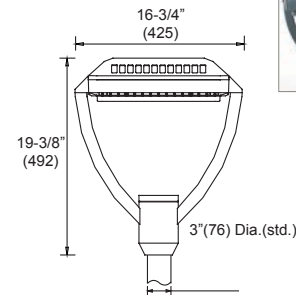

Job Name: _____

Type: _____

Part #: _____

Notes: _____

DISCONTINUED

LLPSQ

LED Area Light in 4 Wattage and 2 Distribution Options .

Construction:

- Die cast aluminum housing in Bronze. Custom Color Available.
- Mounts to 3" Dia. pole. *2-3/8" Mount by Special Order*
- Polycarbonate lens / reflector.
- 21.16lbs (9.6kg)
- EPA: 1.044 sqft

Performance

- Input Voltage: 120V-277V, 50/60Hz
- Choice of 40, 70, 100 or 120 Watt LED
- Power Factor: >0.95
- Color Temperature: 30/40/50 (K)
- CRI: >70
- Distribution: Type V, Type III
- Ambient Operating Temperature: -4°F (-20°C) ~ 113°F (45°C).

Warranty/Certification

- cETLus listed. Wet Location
- LM79, LM80 available.
- 5 Year Warranty.
- L70 >50,000 hours

Controls/Options

See Ordering Section for Complete List

PART#	LED	COLOR TEMP	DISTRIBUTION	VOLTAGE	FINISH	MOUNTING	CONTROL	OPTIONS
LLPSQ	40-40W/4080lm 70-70W/7140lm 100-100W/10000lm 120-120W/11760lm	-30K -40K -50K	T5- Type V Short T3- Type III Medium	UNV- 120-277V (Std.) HV- 347-480V	BZ- Bronze (STD.) CC-Custom Color * Available custom color (RAL). Please provide us with the RAL number. * Non-standard finish with extra charge.	P3- 3" Pole P2- 2.375" Pole¹	BLANK- None DM-1-10V² PCUNV- Photocell-Button Type 120/277V MDS- Motion/Daylight Sensor (Hi/Low/Off)	BIRD- Bird Guard BU-EM Battery Backup RC7-NEMA 7- Wire Receptacle Only (No Controls) ARRA- Assembled in USA for Buy American Act

NOTES:

1. Longer lead time, please contact us for more information.
2. Only available with 40W or higher wattage options.
3. Only available with DM option.