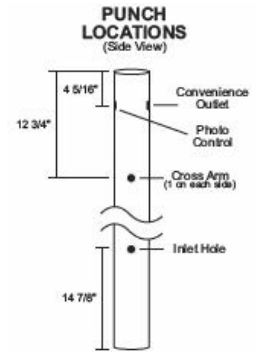

Outdoor LLRES-X Series Residential Posts

DIRECT BURIAL RESIDENTIAL LAMP POSTS

- Dimensions: O.D. = 2.950", I.D. = 2.850", Wall = .050"
- Customization Available
- Made in the USA
- Fits Most Standard 3" Post Top Fixtures
- Textured Powdercoated Aluminum
- Includes Inlet Hole

ORDERING INFORMATION:

MODEL	COLOR	OPTION
LLRES-7: 7' Post LLRES-8: 8' Post LLRES-10: 10' Post	BLK-Black WH-White BZ-Bronze	CA-Crossarm CB-Colonial Base CO-Conv. Outlet PC-Photo Control

GUIDE : LLRES-7-BL-CACO

ACCESSORIES:

Custom punch locations available.
Call for details.

Note: Crossarms are available in black and white with gold balls, bronze post ship with black crossarm. Posts with Crossarm, photo Control, or convince outlet come pre-punched for installation. Minor assembly required.