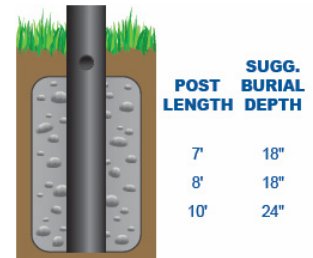

ACCESSORIES:

Custom punch locations available.
Call for details.

Note: Crossarms are available in black and white with gold balls, bronze post ship with black crossarm. Posts with Crossarm, photo Control, or convince outlet come pre-punched for installation. Minor assembly required.