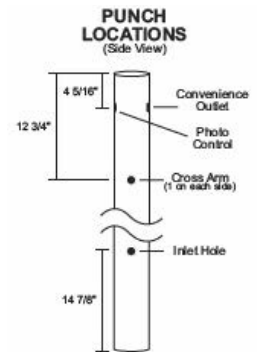

ACCESSORIES:

Custom punch locations available.
Call for details.

Note: Crossarms are available in black and white with gold balls, bronze post ship with black crossarm. Posts with Crossarm, photo Control, or convience outlet come pre-punched for installation. Minor assembly required.