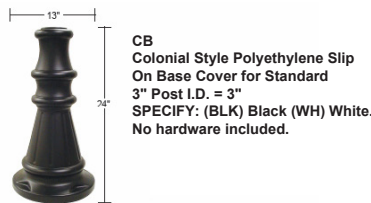

ACCESSORIES:

Custom punch locations available.
Call for details.

Note: Crossarms are available in black and white with gold balls, bronze post ship with black crossarm. Posts with Crossarm, photo Control, or convience outlet come pre-punched for installation. Minor assembly required.