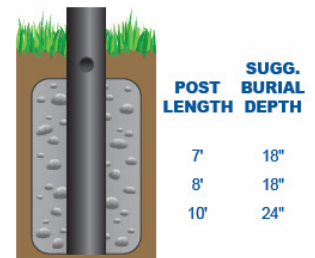

ACCESSORIES:

Custom punch locations available.
Call for details.

Note: Crossarms are available in black and white with gold balls, bronze post ship with black crossarm. Posts with Crossarm, photo Control, or convience outlet come pre-punched for installation. Minor assembly required.