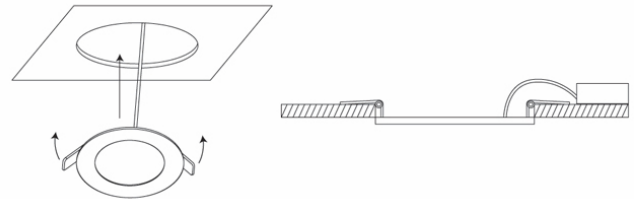

DIMENSIONS

Specifications: RPL 4"

Diameter: 4-3/4 (120)
 Height: 7/8 (22)
 Hole cut size: Ø 4-3/32" (104)

Specifications: RPL 6"

Diameter: 6-3/4 (171)
 Height: 7/8 (22)
 Hole cut size: Ø 6-1/16" (154)

All dimensions are in inches (millimeters).