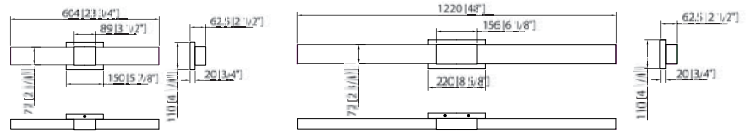

LLV5624D
LLV5636D
LED Vanity in Satin Nickel with
White Acrylic Shade

Dimensions:

- **LLV5624D:** 23.75"L x 4.25"H x 2.50"E
- **LLV5636D:** 36.00"L x 4.25"H x 2.50"E

Light Source:

- **LLV5624D:** UNV/19w/1500lms Delivered@30k/80CRI/Non-Dimming Standard
010v Dimming Optional
- **LLV5636D:** UNV/23w/1900lms Delivered@30k/80CRI/Non-Dimming Standard
010v Dimming Optional