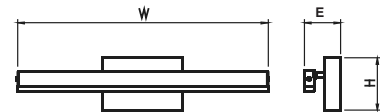

LLV6922D-MCT

LLV6934D-MCT

LLV6946D-MCT

LED Vanity with Acrylic Light Strip in Brushed Aluminum . Available in 3 Sizes.

Dimensions:

- **LLV6922D-MCT:** 22.00"L x 4.70" x 3.20" E
- **LLV6934D-MCT:** 34.00"L x 4.70" x 3.20" E
- **LLV6946D-MCT:** 46.00"L x 4.7" x 3.20" E

Light Source:

- **LLV6922D-MCT:** 120~277V/18w/1350lm/80CRI
  Non-Dimming Standard. 0-10V or TRIAC Dimming Optional
- **LLV6934D-MCT:** 120~277V/23w/2000lm/80CRI
  Non-Dimming Standard. 0-10V or TRIAC Dimming Optional
- **LLV6946D-MCT:** 120~277V/35w/3000lm/80CRI
  Non-Dimming Standard. 0-10V or TRIAC Dimming Optional
- **MCT:** Selectable Color Temp 30K/35K/40K

Notes/Certification/Warranty:

- Die Formed Cold Rolled Steel
- White Acrylic Shade
- UNV=Universal Voltage 120~277V
- UL/cUL or ETL/cETL Listed
- Damp Location Rated
- 5 Year Limited Warranty on Driver and LED
- 1 Year Warranty Against Manufacturing Defects on Housing and Shade

ORDERING INFORMATION

Part #	Finish	Options
LLV6922D-MCT LLV6934D-MCT LLV6946D-MCT	BA CC* *Custom Color by Special Order	010v: 0-10V Dimming TRIAC: TRIAC Dimming

May be available in other wattages, voltages, color temperatures, and finishes, with orders of 100 units or more. Contact your rep or the factory for more information.