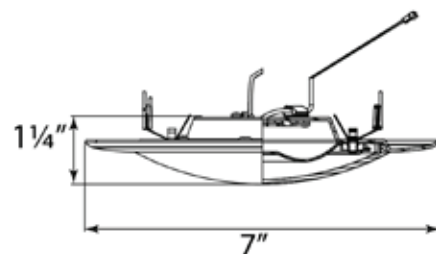

Job Name: _____

Type: _____

Part #: _____

Notes: _____

LLV8625-WHT

Value Priced LED Disc in White. For Indoor and Outdoor use.

Body: Aluminum Trim

Shade: Polycarbonate

Dimensions: 7.00"OD with a 1.25" Extension

Light Source: 120V/15w/950lm/90CRI/Dimmable

Notes/Warranty/Certifications:

- Dimmable to 10% of Output
- Sold in packs of 24 units- packs may not be broken
- cULus Listed for Wet Locations
- NATIONAL ELECTRICAL CODE 410.16 (C1-5): Code C5 for closet luminaire when installed per code
- 50K Life Hours
- 5 Year Limited Warranty

Junction Box Installation

Part#
LLV8625-WHT