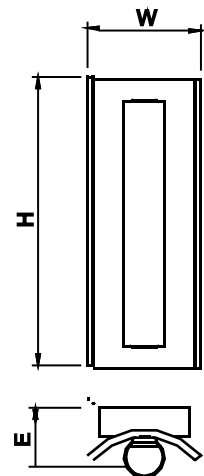

LLW201D LLW202D Wall Sconces

Construction:

- Die Formed Cold Rolled Steel
- Standard Finish: Oil Rubbed Bronze (ORB)
- Shade: Glass
- Dimensions:
  - *LLW201D 24.0"H x 5.8"W x 4.0"E
  - *LLW202D 15.0"H x 5.8"W x 4.0"E

Performance:

- **LLW201D:**UNV/17w/1100lms Delivered@3k/>80CRI/
  Non-Dimming
- Triac and 010v Dimming Optional
- **LLW202D:**UNV/14w/990lms Delivered@4k/>80CRI/
  Non-Dimming
- Triac and 010v Dimming Optional

Certification/Warranty:

- ETL/cETL Listed
- Damp Location Rated
- 5 Year Limited Warranty on Driver and LED
- 1 Year Against MFG Defects on Lens and Frame

ORDERING INFORMATION

Model	Color Temp	Finish	Options
LLW201D LLW202D	30K 40K	ORB	Dim-Triac Dim-010V

May be available in other wattages, voltages, color temperatures, finishes, and lamping sources with orders of 50 units or more. Contact your rep or the factory for more information.
Note: Specifications are subject to change without notice.