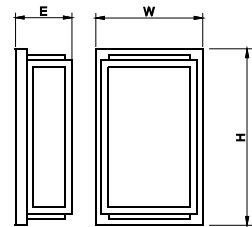

LLW208D

LED Wall Sconce.

Silk Screen Characters by Special Order.

Construction: Cold Rolled Steel

Shade: Acrylic

Finish: Oil Rubbed Bronze (ORB) Standard Custom Color (CC) by Special Order.

Dimensions: 12.0"H x 7.3"H x 3.9"E

Light Source: 120~277V/15W/760lm/80CRI/Non-Dimming

- Available in 30K or 40K

Notes/Certification/Warranty:

- Silk Screened Numbers Directly on Shade
- Maximum Characters - 4
- UNV= Universal Voltage 120-277V
- ETL/cETL Listed for Damp Locations
- ADA Compliant
- 5 Years Limited Warranty on Driver and LED
- 1 Year Warranty on Frame and Lens from MFG. Defects.

Model	Color Temp.	Finish	Options
LLW208D	30K	ORB- Oil Rubbed Bronze <i>(STD)</i>	BR- Braille
LLW208D-SS*	40K	CC- Custom Color*	<i>(for SS version only)</i>

May be available with other voltage, wattage, and finish options by special order. Please contact your Lumencia Representative for more information

SS: Silk Screen Printing On Acrylic Shade

*Special Order-MOQ and Longer Lead Times may Apply.