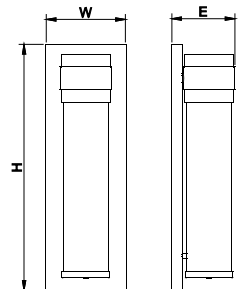

LLW210D

LLW210D-L

Indoor/Outdoor Wall Sconce.
Raised Acrylic Room Numbers by Special Order.

Construction: Cold-Rolled Steel
Shade: Frosted Glass

Finish: Oil Rubbed Bronze (ORB) Standard. Custom Colors (CC) by Special Order.

Dimensions:

- **LLW210D:** 15.0"H x 4.9"W x 3.9"E
- **LLW210D-L:** 24.0"H x 4.9"W x 3.9"E
- **LLW210D-RA:** 4.9"H x 18.1"W x 3.9"E

Light Source:

- **LLW210D and LLW210D-RA:** 120~277V/15W/1100 Delivered/80CRI/Non-Dimming
- **LLW210D-L:** 120~277V/18W/1700lm Delivered/80CRI/Non-Dimming

Notes/Certification/Warranty:

- Numbers Illuminated by Downlight
- Maximum Characters - 3
- UNV= Universal Voltage 120-277V
- ETL/cETL Listed for Wet Location
- ADA Complaint
- 5 Years Limited Warranty on Driver and LED
- 1 Year Warranty on Frame and Lens from MFG. Defects

Model	Color Temp.	Finish	Options
LLW210D LLW210D-L LLW210D-RA*	MCT (Single Color Temp Available as Special Order)	ORB-Oil Rubbed Bronze (STD) CC- Custom Color*	BR- Braille (for RA version only)

May be available with other voltage, wattage, and finish options by special order. Please contact your Lumencia Representative for more information

RA: Raised Acrylic Room Numbers

*Special Order-MOQ and Longer Lead Times may Apply.