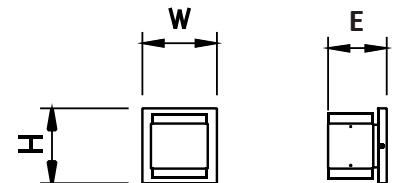

LLW900D

Exterior Wall Sconce.
Raised Acrylic Room Numbers by Special Order.

Construction:

- **Body Material:** Cold-Rolled Steel
- **Shade:** Crystal Glass
- **Finish:** Black (BLK)Standard, Custom Colors (CC) by Special Order.

Dimensions: 5.00"W x 5.00"H x 3.90"

Light Source: 120~277V/9W/650lm/30K/80CRI/Non-Dimming Standard

- Available in 30K
- 120V TRIAC Dimming or 010V Dimming Optional

Dimming: 120V TRIAC Dimming or 010V Dimming. *Lumencia recommends the use of a UL or ETL LED Ready Dimmer. Please contact Lumencia for a complete list of compatible dimmers. Dimming capabilities will vary depending on the dimmer control, load, and circuit installation. We recommend testing dimmers prior to installation for larger projects.*

Notes/Certifications/Warranty:

- UNV: Universal Voltage 120~277V
- ETL/cETL Listed for Wet Locations
- ADA Compliant
- 5 Year limited Warranty on Driver and LED
- 1 Year Limited Warranty for Frame and Lens from MFG. Defects

Model	Color Temp.	Finish	Options
LLW900D	30K	BLK-Black (STD) CC-Custom Color	<i>Raised Acrylic Room Number see Page 2</i>

*Special Order- MOQ and longer lead times may apply. May be Available with other voltages, wattages, and finish options by special order. Please contact your Rep for more information.