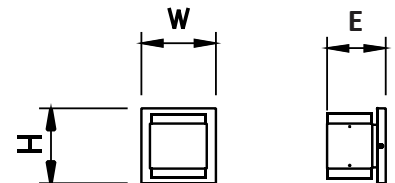

LLW900D

Indoor Wall Sconce with Up/Down Light.
Raised Acrylic Room Numbers by Special Order.

Construction: Cold-Rolled Steel

Shade: Crystal Glass

Finish: Black (BLK)Standard, Custom Colors (CC)
by Special Order.

Dimensions:

- **LLW900D:** 5.0" W x 5.0"H x 3.9"E
- **LLW900D-C-AC:** 5.0" W x 10.0"H x 3.9"E

Light Source: 120~277V/10W/650lm Delivered/80CRI/Non-Dimming

- Available in 30K or 40K.

Notes/Certification/Warranty:

- Numbers Illuminated by Downlight
- Maximum Characters - 3
- Numbers UNV= Universal Voltage 120-277V
- ETL/cETL Listed for Damp Locations
- ADA Complaint
- 5 Years Limited Warranty on Driver and LED
- 1 Year Limited Warranty on Frame and Lens from MFG. Defects.

Model	Color Temp.	Finish	Options
LLW900D LLW900D-RA*	30K 40K	BLK-Black (STD) CC-Custom Color	BR- Braille <i>(for RA version only)</i>

May be available with other voltage, wattage, and finish options by special order. Please contact your Lumencia Representative for more information

RA: Raised Acrylic Room Numbers

*Special Order-MOQ and Longer Lead Times may Apply.