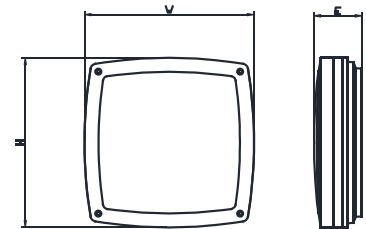

LLWP11A Outdoor Wall Pack

Die-cast Aluminum with Powdercoat Finish and Polycarbonate Lens.

Finish: Black (BLK)

Dimensions: 9.6"W x 8.0"H x 3.6"D

Light Source:

- **LL3-4111D:** UNV/23w/1500lm Delivered@30k/80CRI. Non-Dimming

Certification/Warranty:

- UL/cUL, ETL/cETL Listed for Damp Locations
- Energy Star Rated
- 5 Years Limited Warranty on Driver and LED
- 1 Year Warranty on Frame and Lens from Defects.

Model	Color Temp.	Finish	Options
LLWP11A	30K 40K*	BLK WHT* GRY* SS*	PC-Photcell*

*Special Order- MOQ and Longer Lead Times may Apply.
May be available with other voltage, wattage, and finish options by special order.
Please contact your Lumencia Representative for more information