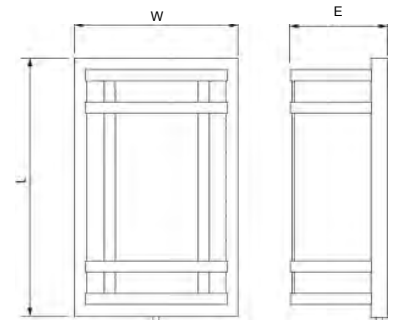

LLWP7-A
LLWP8-A
LLWP9-A

Exterior Wall Sconce

Die-Formed Cold-Rolled Steel with Epoxy Powdercoat Finish and Acrylic shade.

Finish: Black (BLK).

Dimensions:

LLWP7-A: 13.3"H x 8.3"W x 3.8"E

LLWP8-A: 21.7"H x 8.3"W x 3.8"E

LLWP9-A: 30.0"H x 8.3"W x 3.8"E

Light Source:

• **LLWP7-A:** UNV/15w/665lm Delivered@30k/80CRI.

Non-Dimming

• **LLWP8-A:** UNV/23w/1290lm Delivered@30K/80CRI.

Non-Dimming

• **LLWP9-A:** UNV/34w/2110lm Delivered@30K/80CRI.

Non-Dimming

Options:

• BI - Bi-Level Occupancy Sensor with Adjustable Levels[^]

• EM - Battery Backup with 90 minutes of runtime [^]

[^]note that Bi and EM additions may require an extended back plate

Certification/Warranty:

• ETL/cETL Listed for Wet Locations

• Energy Star Rated

• 5 Years Limited Warranty on Driver and LED

• 1 Year Warranty on Frame and Lens from Defects.

Model	Color Temp.	Finish	Options
LLWP7-A LLWP8-A LLWP9-A	30K 40K	BLK	BI-Bi- level Light Option EM- Emergency Backup Light Option

*Special Order- MOQ and Longer Lead Times may Apply.
May be available with other voltage, wattage, and finish options by special order.
Please contact your Lumencia Representative for more information